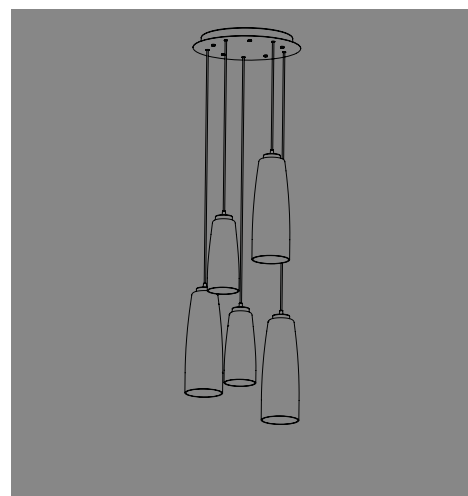

4,6
1,8" 34
13,4"

Rosone per sospensione 5 luci
Canopy for hanging lamp 5 lights

ZA-LGR0065 grigio / grey
ZA-LGR0075 bianco / white

Luci disposte sullo stesso livello
Lights on the same level:
Ø max 17 cm - 6,7 in

40
15,7"

Disponibile su richiesta con finitura calamina / Available on request with calamine finish