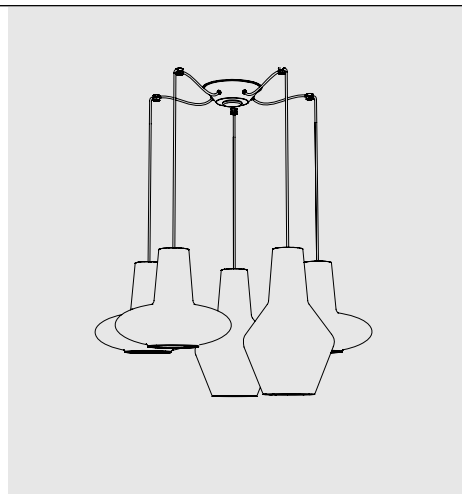

## ROMEO e GIULIETTA

SUSPENSION

Handcrafted mouth-blown glass with “balloton” relief finish in two shapes and in various colours. Grey or white painted metal parts. Grey fabric cables. Customizable pendant system. Canopies are not included. Select a canopy from the following pages to create a single or multi light pendant.

## Rosone per sospensioni multiple (supporti di decentramento inclusi) Canopy for hanging multiple lamps (decentralisation supports included)

Esempio d' installazione / Example of installation

**ZA-LGR0004** grigio / grey  
**ZA-LGR0014** bianco / white  
**ZA-LRB0002** ottone brunito  
spazzolato/brushed burnished brass  
**2 luci + 2 supporti**  
**2 lights + 2 supports**

**ZA-LGR0005** grigio / grey  
**ZA-LGR0015** bianco / white  
**ZA-LRB0005** ottone brunito  
spazzolato/brushed burnished brass  
**5 luci + 5 supporti**  
**5 lights + 5 supports**

**ZA-LGR0003** grigio / grey  
**ZA-LGR0013** bianco / white  
**ZA-LRB0003** ottone brunito  
spazzolato/brushed burnished brass  
**3 luci + 3 supporti**  
**3 lights + 3 supports**

## Rosone per sospensioni multiple (supporti di decentramento esclusi) Canopy for hanging multiple lamps (decentralisation supports not included)

**Rosone per sospensione 1-12 luci**  
**Canopy for hanging lamp 1-12 lights**