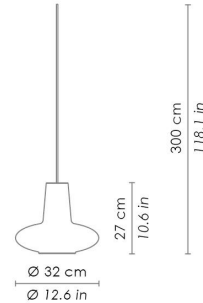

ROMEO e GIULIETTA

SUSPENSION

Handcrafted mouth-blown glass with “balloton” relief finish in two shapes and in various colours. Grey or white painted metal parts. Grey fabric cables. Customizable pendant system. Canopies are not included. Select a canopy from the following pages to create a single or multi light pendant.

CODE COLOR

ZA-LGL1101	Clear	
ZA-LGL1104	Amber	
ZA-LGL1105	Amethyst	
ZA-LGL1109	Grey	
ZA-LGL1120	Light blue	
ZA-LGL1121	Silver	
ZA-LGL1122	Antique gold	
ZA-LGL1123	Bronze	
ZA-LGL1124	Pink gold	

DIMENSIONS AND HOLES

Dimensions $\varnothing$ 32 - h max 300 cm / $\varnothing$ 12,6 - h max 118,1 in

ILLUMINOTECHNICAL SPECIFICATIONS

Source	E26
Total Watt	75 W

ELECTRICAL SPECIFICATIONS

Driver	N/A
Voltage	120V
Frequency	50 - 60 HZ