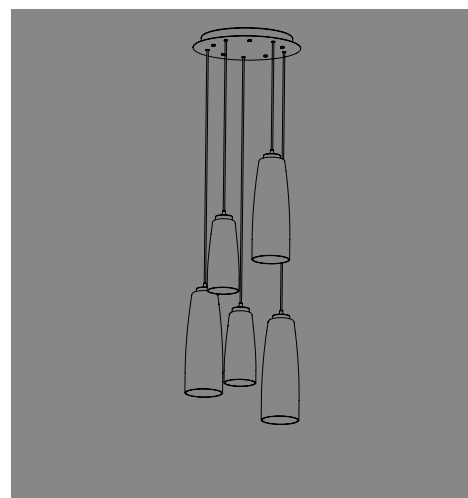

PERLE

SUSPENSION

Design Federico de Majo 2015

Handcrafted mouth-blown glass in various colours, a combination of transparency and glass paste. Chromed - painted metal parts. Customizable pendant system. Canopies are not included. Select a canopy from the following pages to create a single or multi light pendant.

4,6
1,8"  34
13,4"

Rosone per sospensione 3 luci
Canopy for hanging lamp 3 lights

ZA-LGR0063 grigio / grey
ZA-LGR0073 bianco / white

Luci disposte sullo stesso livello
Lights on the same level:
Ø max 25 cm - 9,8 in

40
15,7" 

Disponibile su richiesta con finitura calamina / Available on request with calamine finish

4,6
1,8"  34
13,4"

Rosone per sospensione 5 luci
Canopy for hanging lamp 5 lights

ZA-LGR0065 grigio / grey
ZA-LGR0075 bianco / white

Luci disposte sullo stesso livello
Lights on the same level:
Ø max 17 cm - 6,7 in

40
15,7" 

Disponibile su richiesta con finitura calamina / Available on request with calamine finish

Rosone per sospensioni multiple (supporti di decentramento inclusi) Canopy for hanging multiple lamps (decentralisation supports included)