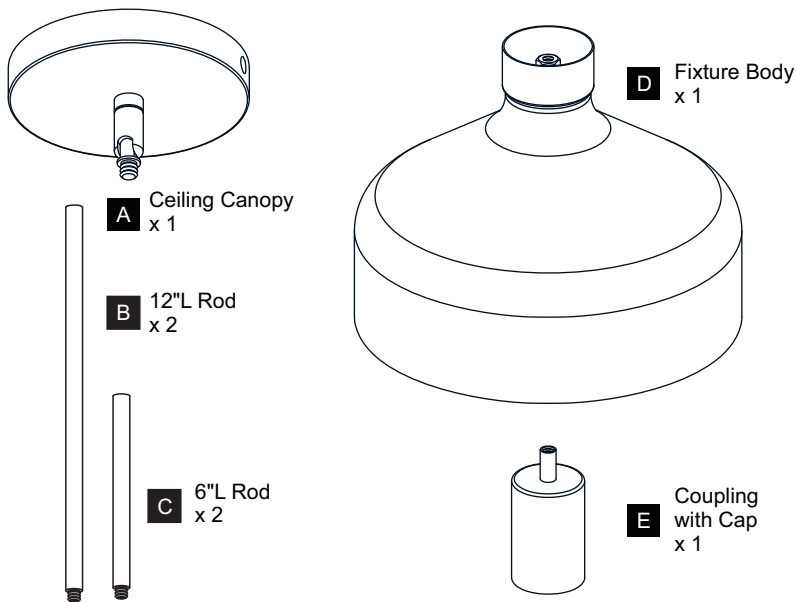

PACKAGE CONTENTS

MOUNTING HARDWARE

AA Inner Backplate x 1

BB Mounting Screw x 2

CC Wire Connector x 3

DD Outlet Box Screw x 2

INSTALLATION

1 Install Rods and Coupling with Cap

Optional Rods:
8 Feet Ceiling:
(2) 12"L Rods.
9 Feet Ceiling:
(2) 6"L Rods + (2) 12"L Rods.

2 Install Ceiling Canopy to Upper Rod

3 Install Crossbar Assembly

Outlet Box

4 Wiring

White wire from supply White from fixture
Black (or red) wire from supply Black from fixture
Ground wire from supply Ground wire from fixture
Green ground screw