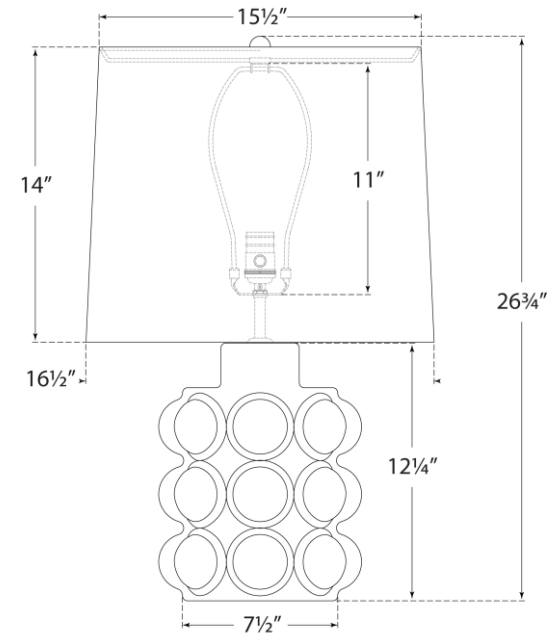

## Vedra Medium Table Lamp

Item # ARN 3645BC-L

Designer: AERIN

Height: 26.75"

Width: 16.5"

Base: 7.5" Round

Finishes: BC, PBC

Shade Treatments: L

Shade Details: 15.5" x 16.5" x 14"

Socket: E26 Dimmer

Wattage: 100 A19

Weight: 14 Pounds

Note: Reactive Ceramic Glazes Will Vary in Color and Texture

Front View