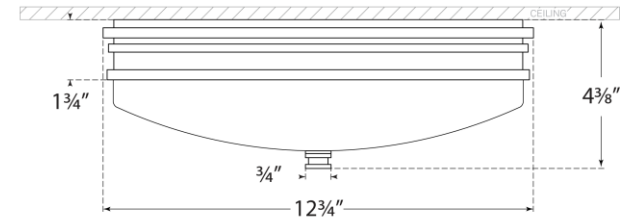

TEAR SHEET

Launceton Small Flush Mount

Item # CHC 4601PN-WG

Designer: Chapman & Myers

Height: 4"

Width: 12.75"

Canopy: 11.5" Round

Finishes: AB, BZ, PN

Glass Options: WG

Lightsource: Dedicated LED

Wattage: 27w (2200lm)

Weight: 9 Pounds

Side View

Bottom View