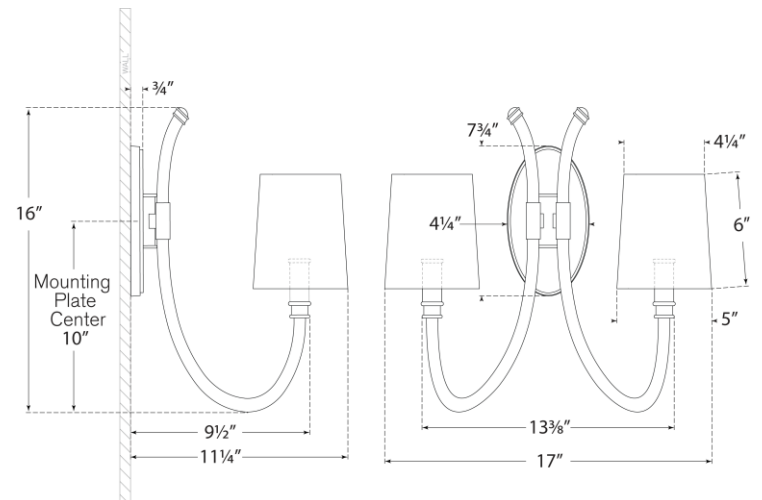

## Clarice Double Sconce

Item # JN 2030CG/AB-L

Designer: Julie Neill

Height: 16"

Width: 17.5"

Extension: 11.25"

Backplate: 4.25" x 7.75" Oval

Finishes: CG/AB, CG/PN

Shade Treatments: L

Shade Details: 4.25" x 5" x 6"

Socket: 2 - E12 Candelabra

Wattage: 2 - 40 B11

Weight: 5 Pounds

Side View

Front View