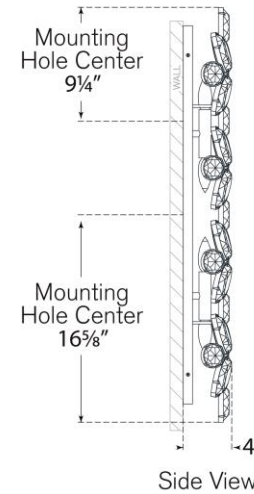

TEAR SHEET

Lloyd 33" Sconce

Item # KS 2019SB-ALB

Designer: kate spade new york

Height: 33.25"

Width: 7.25"

Extension: 4"

Backplate: 4" x 30.25" Rectangle

Finishes: PN, SB

Glass Options: ALB, CG

Socket: 4 - E12 Candelabra

Wattage: 4 - 6.5 LED B11

Weight: 17 Pounds

Note: UL Only | Alabaster is a Natural Stone | Variations in Color and Texture are Expected

Top View

Side View

Front View