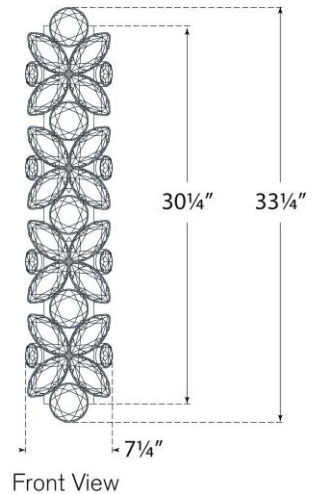

TEAR SHEET

Lloyd 33" Sconce

Item # KS 2019SB-ALB

Designer: kate spade new york

Height: 33.25"

Width: 7.25"

Extension: 4"

Backplate: 4" x 30.25" Rectangle

Finishes: PN, SB

Glass Options: ALB, CG

Socket: 4 - E12 Candelabra

Wattage: 4 - 6.5 LED B11

Weight: 17 Pounds

Note: UL Only | Alabaster is a Natural Stone | Variations in Color and Texture are Expected

Top View

Side View

Front View