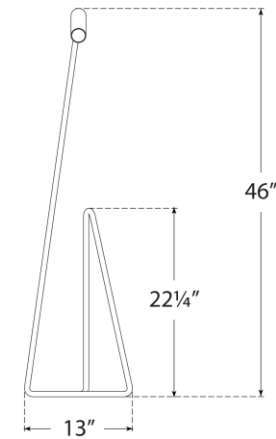

TEAR SHEET

Flesso Small Floor Lamp

Item # KW 1430BLK/AB

Designer: Kelly Wearstler

Height: 46"

Width: 13"

Extension: 10.25"

Base: 9.75" x 13" Decorative

Finishes: BLK/AB, BLK/PN

Lightsource: Dedicated LED w/ Dimmer

Wattage: 12w (1000lm)

Weight: 9 Pounds

Note: Item not Available in Australia or China

Side View

Front View

Top View