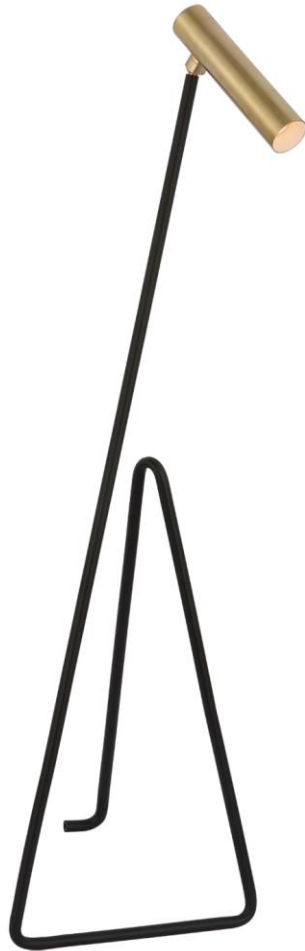

TEAR SHEET

Flesso Small Floor Lamp

Item # KW 1430BLK/AB

Designer: Kelly Wearstler

Height: 46"

Width: 13"

Extension: 10.25"

Base: 9.75" x 13" Decorative

Finishes: BLK/AB, BLK/PN

Lightsource: Dedicated LED w/ Dimmer

Wattage: 12w (1000lm)

Weight: 9 Pounds

Note: Item not Available in Australia or China

Side View

Front View

Top View