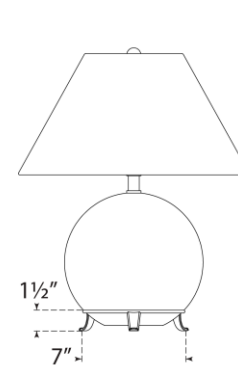

TEAR SHEET

Price Small Table Lamp

Item # MF 3902ALB-L

Designer: Marie Flanigan

Height: 19.25"

Width: 16"

Base: 7" Round

Finishes: ALB

Shade Treatments: L

Shade Details: 6.5" x 15.5" x 10"

Socket: E26 Dimmer

Wattage: 15 LED A19

Weight: 40 Pounds

Note: Alabaster is a Natural Stone | Variations in Color and Texture are Expected

Top View

Side View