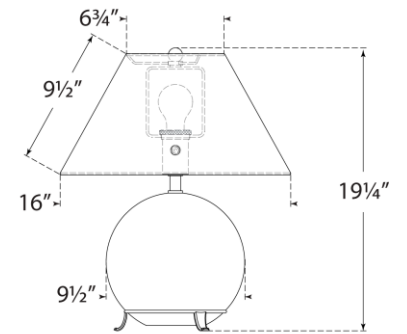

TEAR SHEET

Price Small Table Lamp

Item # MF 3902ALB-L

Designer: Marie Flanigan

Height: 19.25"

Width: 16"

Base: 7" Round

Finishes: ALB

Shade Treatments: L

Shade Details: 6.5" x 15.5" x 10"

Socket: E26 Dimmer

Wattage: 15 LED A19

Weight: 40 Pounds

Note: Alabaster is a Natural Stone | Variations in Color and Texture are Expected

Top View

Side View