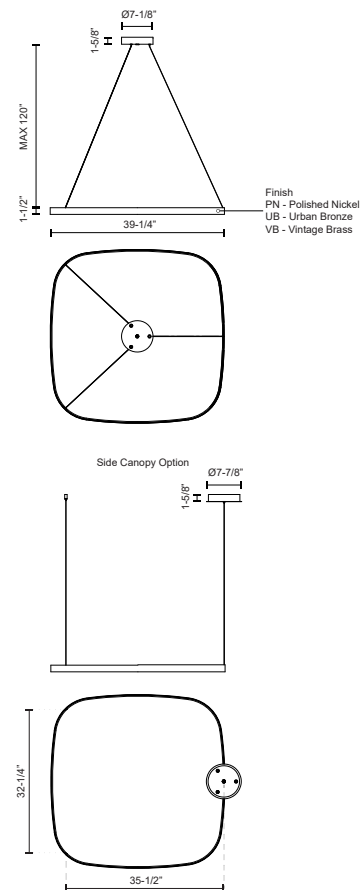

KUZCO

CANADA: 19054 28TH AVENUE - SURREY, BC V3Z 6M3
USA: 3035 E. LONE MOUNTAIN ROAD - LAS VEGAS, NV 89081

WWW.KUZCOLIGHTING.COM

© 2024 KUZCO LIGHTING. ALL RIGHTS RESERVED.

COMMENT