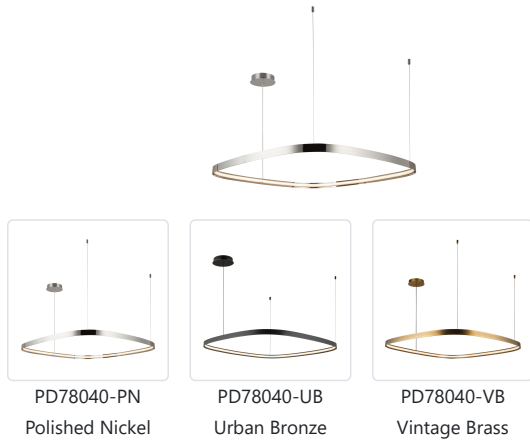

YUKON
PD78040
PENDANTS

PROJECT

SPECIFICATION DETAILS

Fixture Dimensions	L39-1/4" x W39-1/4" x H1-1/2"
Light Source	LED with DC Driver
Wattage	41W
Total Lumens	2850lm
Delivered Lumens	PN-2525lm*; UB-2180lm*; VB-2350lm*;
Voltage	120V
Color Temperature	3000K
CRI (Ra)	90CRI
Optional Color Temps	2700K - 5000K Available, Minimum Order Quantities Apply
LED Rated Life	50,000 hours
Dimming	100% - 10%, TRIAC or ELV Dimmer (Not Included)
Diffuser Details	White Silicone Diffuser
Adjustable	Yes
Wire Length	120" Max
Wire Type	Black Wire
Minimum Hang Height	6"
Sloped Ceiling Adaptable	Yes
Location	Dry
Illumination Direction	Up/Down
CEC Title 24 JA8	Yes, JA8-2022
Canopy Dimensions	D7-7/8" x H1-5/8"
Material	Painted Brass
Paint Finish	PN01; UB01;

* For custom options, consult factory for details.
* For warranty information, please visit www.kuzcolighting.com/warranty

DESCRIPTION

Yukon brings a timeless charm that transforms any room into a captivating centerpiece of contemporary design. The Yukon family offers both simplicity and versatility with its integrated LED technology and the choice of mounting options: center canopy or offset canopy. Elevate your space with these exquisite chandeliers, available in our most luxurious finishes: vintage brass, urban bronze, or polished nickel.

- Luxury painted finishes
- Timeless, simple style
- Integrated LED, no need for bulbs
- Adjustable wire up to 120" length
- Perfect for living rooms, kitchens, dining rooms, and more

KUZCO

CANADA: 19054 28TH AVENUE - SURREY, BC V3Z 6M3
USA: 3035 E. LONE MOUNTAIN ROAD - LAS VEGAS, NV 89081